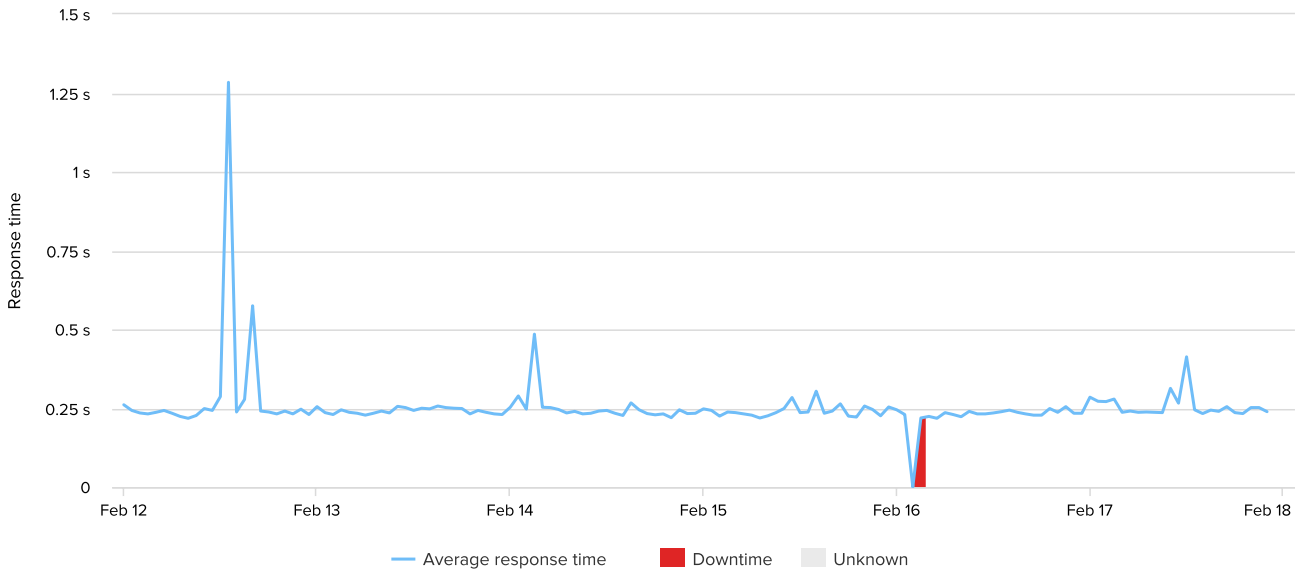

## Response time

Downtime <b>1h44m</b>	Outages <b>1</b>	Uptime <b>98.79%</b>	Max resp. time <b>1.28s</b>	Min resp. time <b>0</b>	Avg resp. time <b>251ms</b>
--------------------------	---------------------	-------------------------	--------------------------------	----------------------------	--------------------------------

STATUS	FROM	TO	DURATION
↑	2019-02-16 03:35:24	2019-02-17 22:46:24	1d 19h 11m
↓	2019-02-16 01:51:24	2019-02-16 03:35:24	1h 44m
↑	2019-02-12 00:00:00	2019-02-16 01:51:24	4d 1h 51m 24s