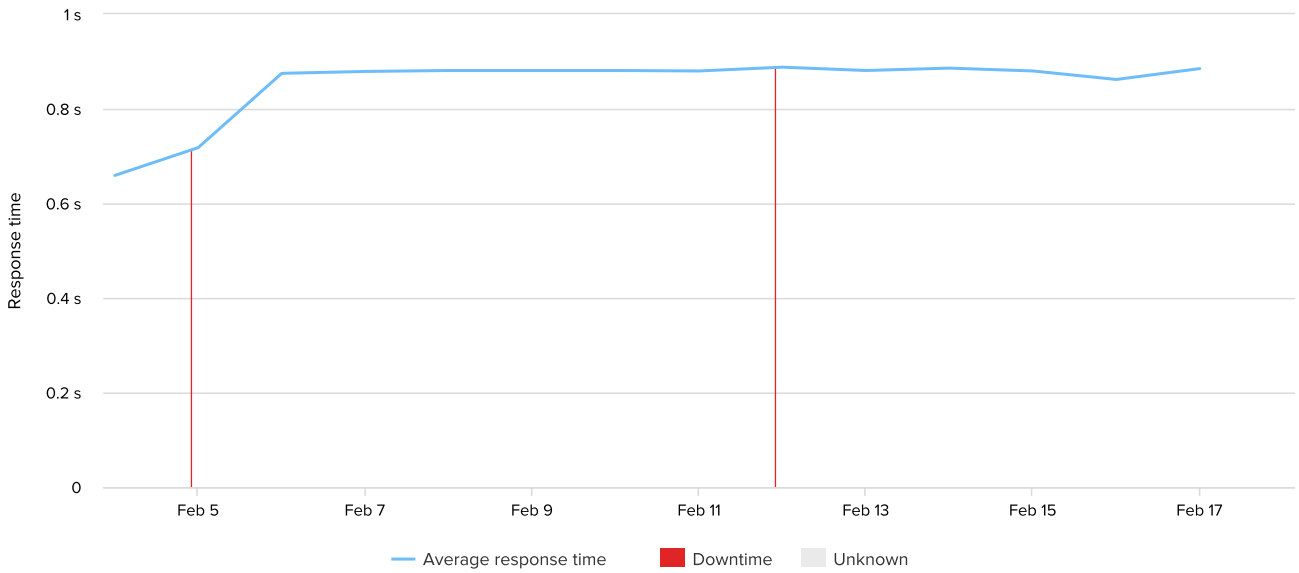

Response time

Downtime 5m	Outages 2	Uptime 99.97%	Max resp. time 888ms	Min resp. time 659ms	Avg resp. time 796ms
-----------------------	---------------------	-------------------------	--------------------------------	--------------------------------	--------------------------------

STATUS	FROM	TO	DURATION
↑	2019-02-11 21:58:36	2019-02-17 22:49:36	6d 51m
↓	2019-02-11 21:57:36	2019-02-11 21:58:36	1m
↑	2019-02-04 22:03:36	2019-02-11 21:57:36	6d 23h 54m
↓	2019-02-04 21:59:36	2019-02-04 22:03:36	4m
↑	2019-02-04 17:48:36	2019-02-04 21:59:36	4h 11m