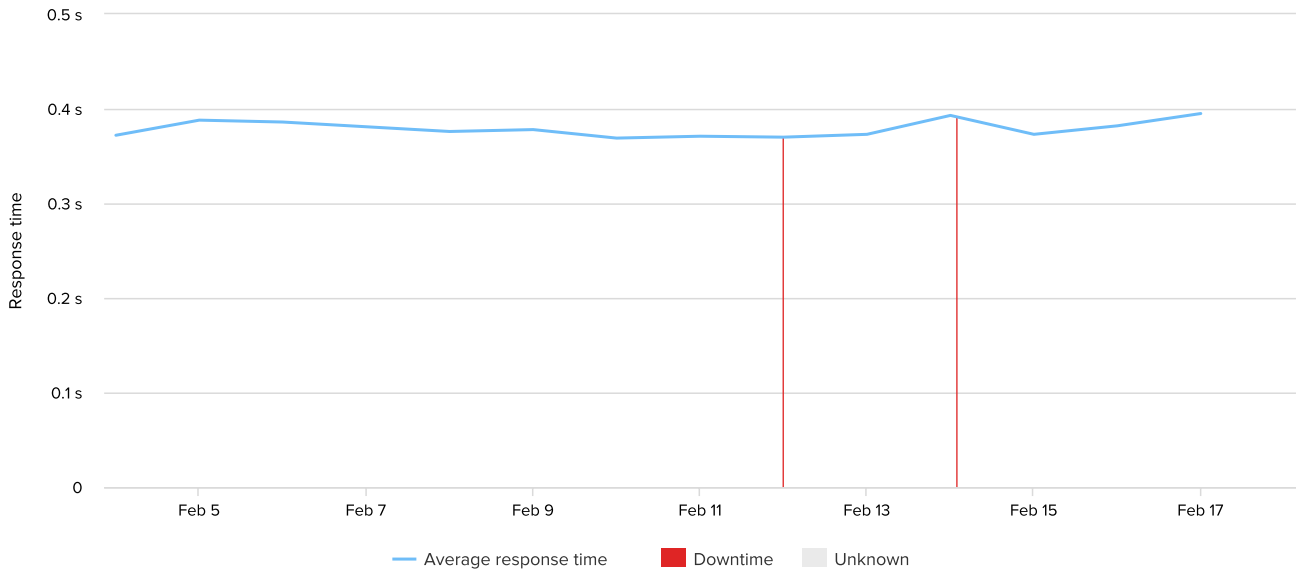

## Response time

Downtime <b>3m</b>	Outages <b>2</b>	Uptime <b>99.98%</b>	Max resp. time <b>395ms</b>	Min resp. time <b>369ms</b>	Avg resp. time <b>354ms</b>
-----------------------	---------------------	-------------------------	--------------------------------	--------------------------------	--------------------------------

STATUS	FROM	TO	DURATION
↑	2019-02-14 01:51:49	2019-02-17 22:51:49	3d 21h
↓	2019-02-14 01:50:49	2019-02-14 01:51:49	1m
↑	2019-02-11 23:55:49	2019-02-14 01:50:49	2d 1h 55m
↓	2019-02-11 23:53:49	2019-02-11 23:55:49	2m
↑	2019-02-04 20:46:49	2019-02-11 23:53:49	7d 3h 7m