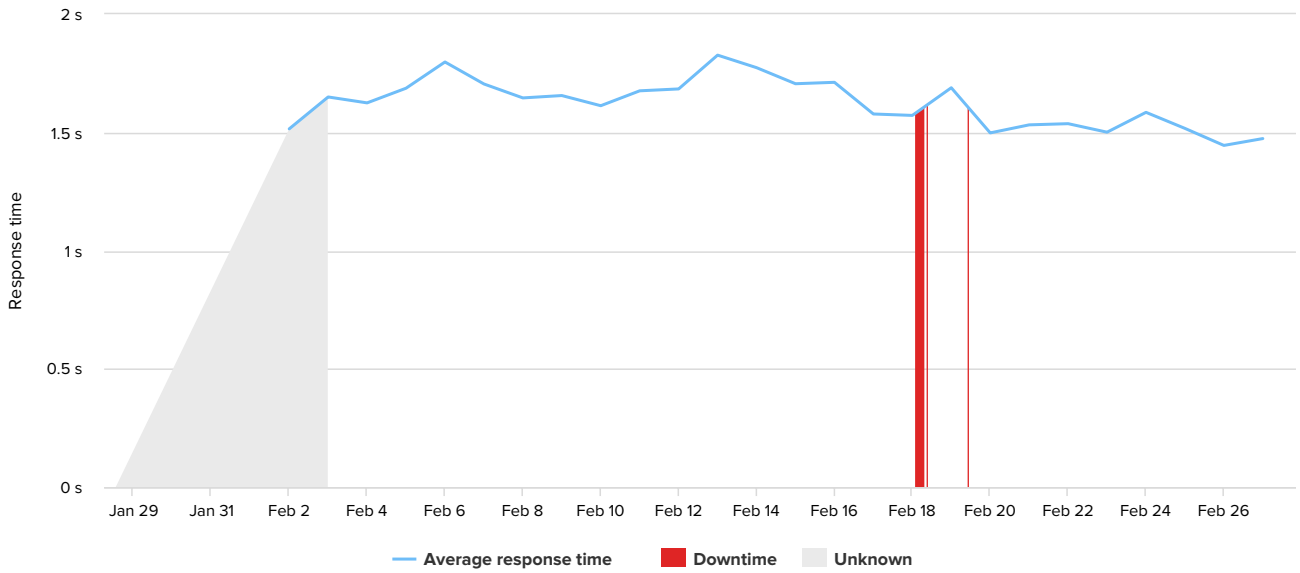

## Response time

Downtime <b>5h46m</b>	Outages <b>3</b>	Uptime <b>99.02%</b>	Max resp. time <b>1.83s</b>	Min resp. time <b>0</b>	Avg resp. time <b>1.51s</b>
--------------------------	---------------------	-------------------------	--------------------------------	----------------------------	--------------------------------

STATUS	FROM	TO	DURATION
↑	2021-02-19 10:28:22	2021-02-27 13:03:22	8d 2h 35m
↓	2021-02-19 10:26:22	2021-02-19 10:28:22	2m
↑	2021-02-18 09:12:22	2021-02-19 10:26:22	1d 1h 14m
↓	2021-02-18 09:10:22	2021-02-18 09:12:22	2m
↑	2021-02-18 07:23:22	2021-02-18 09:10:22	1h 47m
↓	2021-02-18 01:41:22	2021-02-18 07:23:22	5h 42m
↑	2021-02-02 23:46:22	2021-02-18 01:41:22	15d 1h 55m
?	2021-01-28 13:11:03	2021-02-02 23:46:22	5d 10h 35m 19s