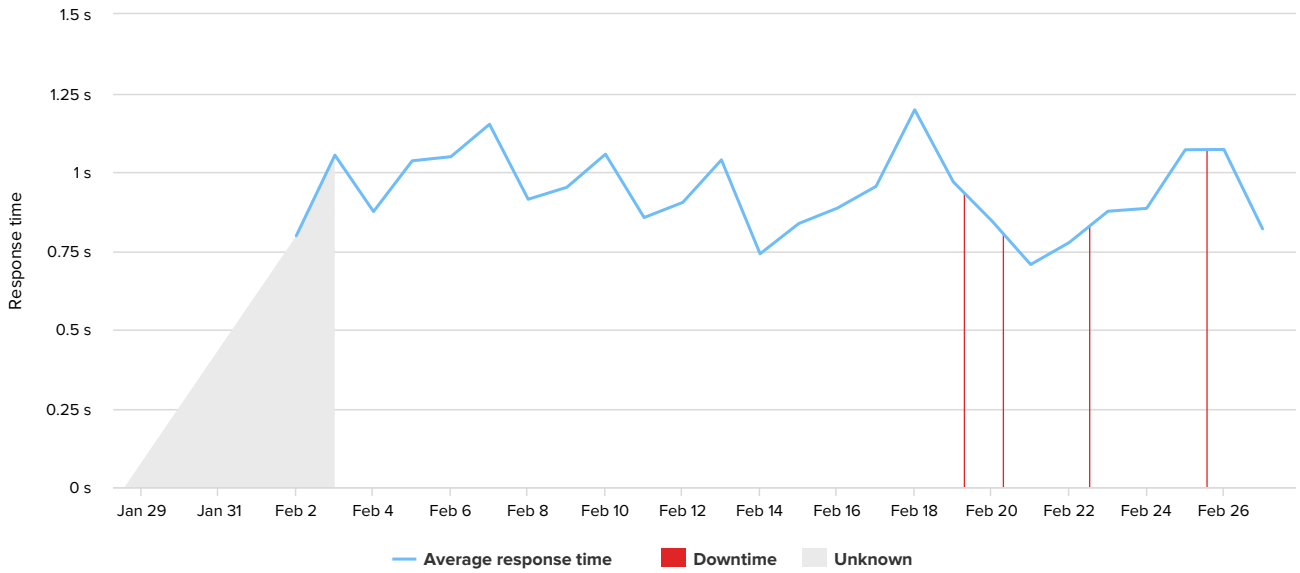

Uptime report

Beehosting testleht (<http://brilliant06.ee/>) Type: HTTP

Report dates: 2021-01-28 to 2021-02-27 (Africa/Johannesburg)

Response time

Downtime 19m	Outages 4	Uptime 99.95%	Max resp. time 1.2s	Min resp. time 0	Avg resp. time 868ms
------------------------	---------------------	-------------------------	-------------------------------	----------------------------	--------------------------------

STATUS	FROM	TO	DURATION
↑	2021-02-25 13:37:31	2021-02-27 13:03:31	1d 23h 26m
↓	2021-02-25 13:23:31	2021-02-25 13:37:31	14m
↑	2021-02-22 12:39:31	2021-02-25 13:23:31	3d 44m
↓	2021-02-22 12:38:31	2021-02-22 12:39:31	1m
↑	2021-02-20 07:05:31	2021-02-22 12:38:31	2d 5h 33m
↓	2021-02-20 07:02:31	2021-02-20 07:05:31	3m
↑	2021-02-19 06:51:31	2021-02-20 07:02:31	1d 11m
↓	2021-02-19 06:50:31	2021-02-19 06:51:31	1m
↑	2021-02-02 23:55:31	2021-02-19 06:50:31	16d 6h 55m
?	2021-01-28 13:31:43	2021-02-02 23:55:31	5d 10h 23m 48s